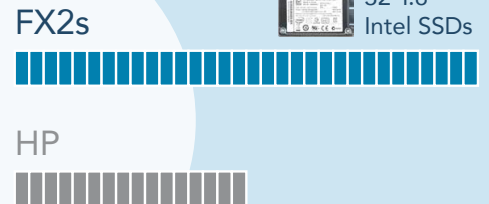

Dell PowerEdge FX2s solution

Powered by the Intel® Xeon® Processor E5-4600 v3 Product family

Legacy HP solution

72%

lower cost per new order

2X

the on-board drive bays

Get all the facts at <http://facts.pt/1FpHC4R>