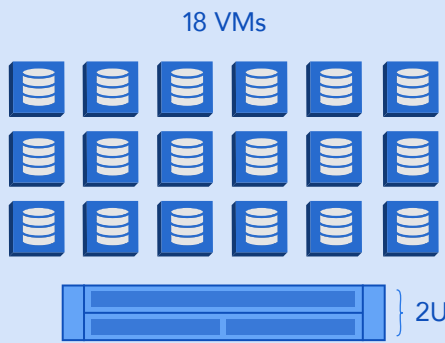

FX2 solution

Dell PowerEdge FC830 server, FD332 storage blocks, and SanDisk® DAS Cache

380,324 OPM