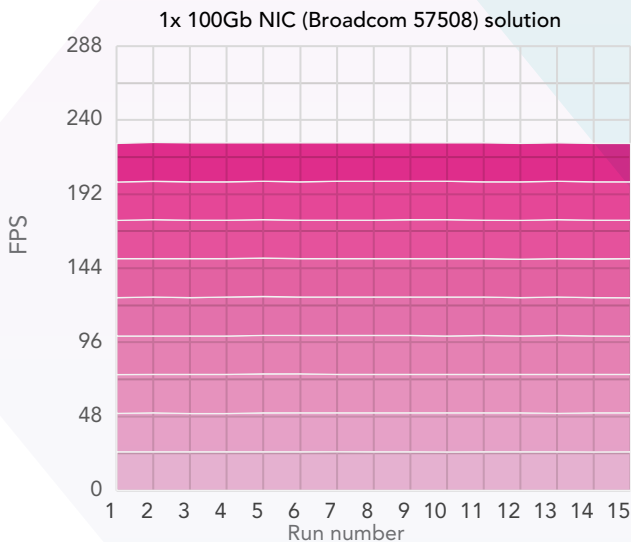

Frametest performance for 9 instances

Learn more at <https://facts.pt/sQD21wU>

*We used two dual-port NICs to achieve our 4 x 25Gb NIC configuration.

Copyright 2022 Principled Technologies, Inc. Based on "Optimize networking performance with the Dell PowerEdge R750 featuring a modern 100Gb Broadcom NIC," a Principled Technologies report, November 2022. Principled Technologies® is a registered trademark of Principled Technologies, Inc. All other product names are the trademarks of their respective owners.