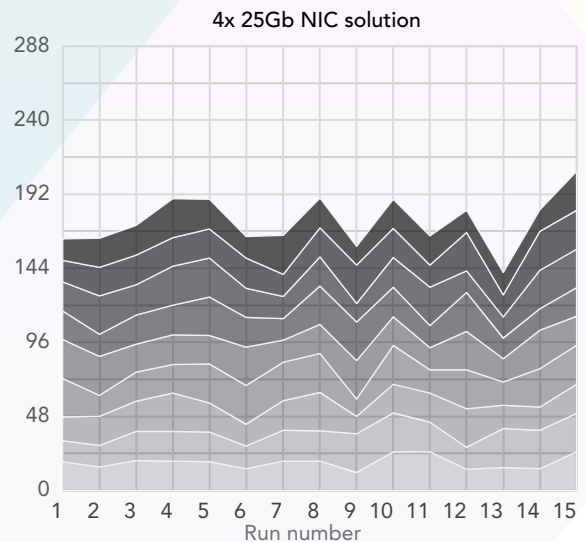

# Optimize networking performance with the Dell PowerEdge R750 featuring a modern 100Gb Broadcom NIC

A single NIC provided better and more consistent performance than using four 25Gb NICs

Using Frametest, we compared:

- ◆ A Dell™ PowerEdge™ R750 server with Broadcom® 57508™ Dual Port 100Gb network interface card
- ◆ The same PowerEdge R750 server with four 25Gb NICs\*

A solution with one 100Gb Broadcom 57508 NIC achieved as much as **31% more FPS** than a four-NIC solution

## Average frames per second: Reads

Higher is better

Move video streams to your target server with better consistency using a single 100Gb Broadcom 57508 NIC

## Frametest performance for 9 instances

Learn more at <https://facts.pt/sQD21wU>

\*We used two dual-port NICs to achieve our 4 x 25Gb NIC configuration.

Copyright 2022 Principled Technologies, Inc. Based on "Optimize networking performance with the Dell PowerEdge R750 featuring a modern 100Gb Broadcom NIC," a Principled Technologies report, November 2022. Principled Technologies® is a registered trademark of Principled Technologies, Inc. All other product names are the trademarks of their respective owners.