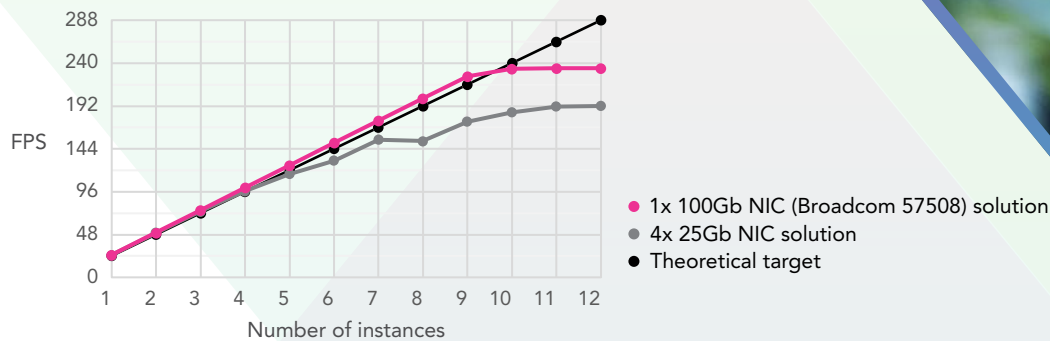

Optimize networking performance with the Dell PowerEdge R750 featuring a modern 100Gb Broadcom NIC

A single NIC provided better and more consistent performance than using four 25Gb NICs

Using Frametest, we compared:

- A Dell™ PowerEdge™ R750 server with Broadcom® 57508™ Dual Port 100Gb network interface card
- The same PowerEdge R750 server with four 25Gb NICs*

A solution with one 100Gb Broadcom 57508 NIC achieved as much as **31% more FPS** than a four-NIC solution

Average frames per second: Reads

Higher is better

Move video streams to your target server with better consistency using a single 100Gb Broadcom 57508 NIC