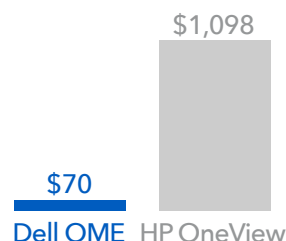

LOWER COSTS

Dell OME incurred fewer licensing fees than the HP solution.

93%
lower licensing costs

Get all the facts at <http://facts.pt/1FPd24J>