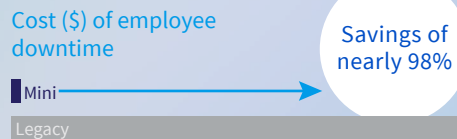

Shrink your desktops, expand your potential

Replacing legacy desktops with new mini PCs can boost employee productivity, lower IT and power costs, and revitalize employee workspaces.*

Pay less for power with up to 60% more efficient systems

A large business could save up to \$306,000 over four years.**

Reclaim valuable workspace

Reduce repair costs and employee downtime with remote KVM***

IT staff can access and control desktops remotely, even when the system is off.