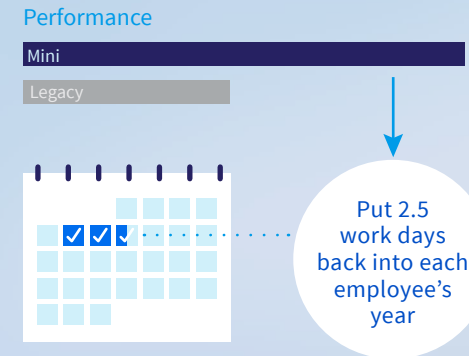

A business could reclaim over 20 hours annually per employee—that's over 817,000 hours over four years for a large business.**

More ways to connect

Support faster data transfer speeds

Reduce the number of needed cables

Support newer, better displays

Get all the facts at <http://facts.pt/1H1ZLeY>