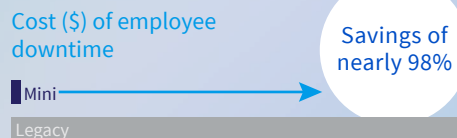

Shrink your desktops, expand your potential

Replacing legacy desktops with new mini PCs can boost employee productivity, lower IT and power costs, and revitalize employee workspaces.*

Pay less for power with up to 60% more efficient systems

A large business could save up to \$306,000 over four years.**

Reclaim valuable workspace

Reduce repair costs and employee downtime with remote KVM***

IT staff can access and control desktops remotely, even when the system is off.