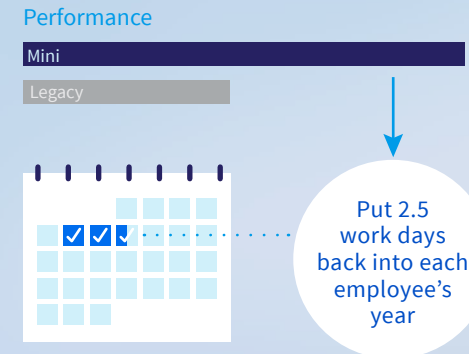

A business could reclaim over 20 hours annually per employee—that's over 817,000 hours over four years for a large business.**

More ways to connect