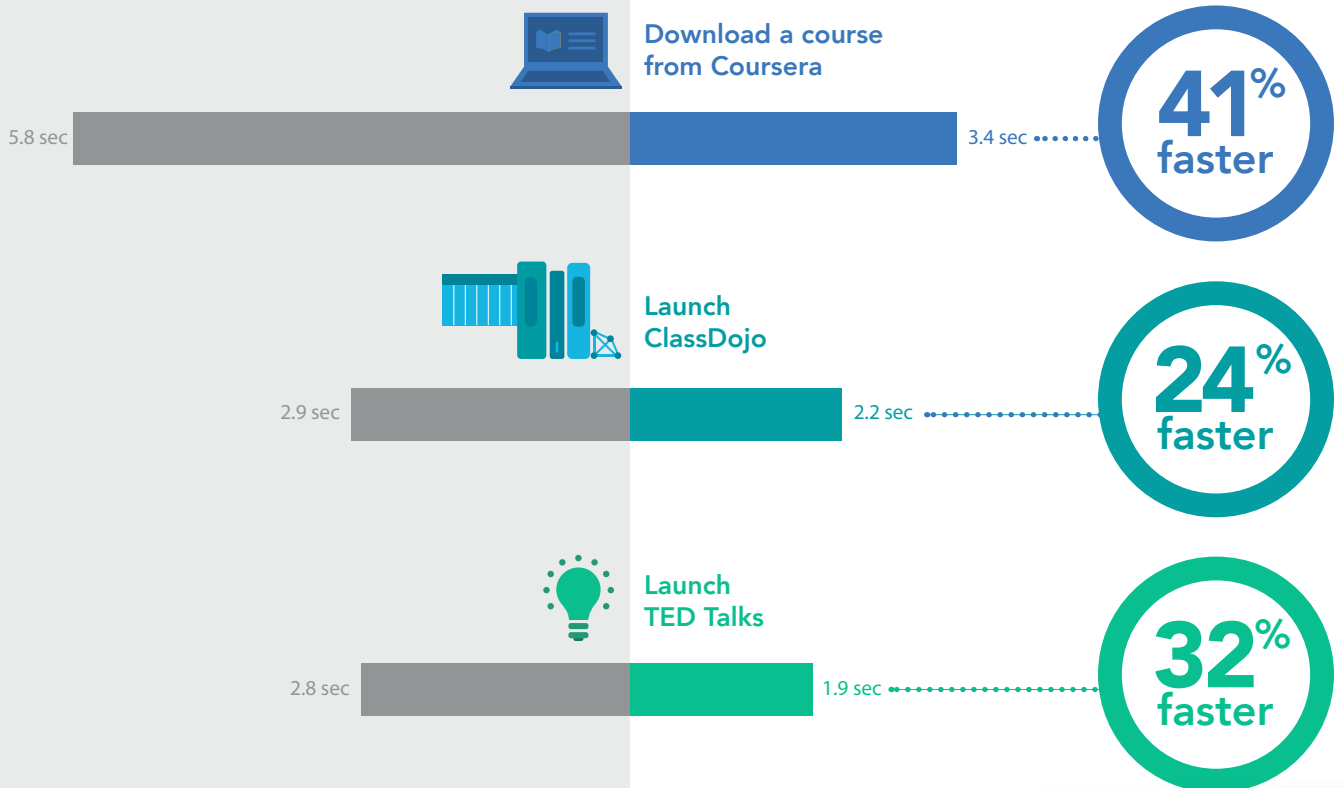

Keep your students on task with a faster Chromebook™

The Intel®-powered Chromebook* R 11 handled Google Play™ education apps faster¹

Giving students a more responsive app experience lets them spend less time waiting and more time learning, with fewer possibilities for distraction.

ASUS® Chromebook Flip with Rockchip processor

Acer® Chromebook R 11 with Intel processor

The Acer Chromebook R 11 offers Google Play support and a multi-touch display, letting students use Android education apps with full touch functionality. Students can use the device like a laptop, a tablet, or set up as a tent thanks to its 360° hinge.