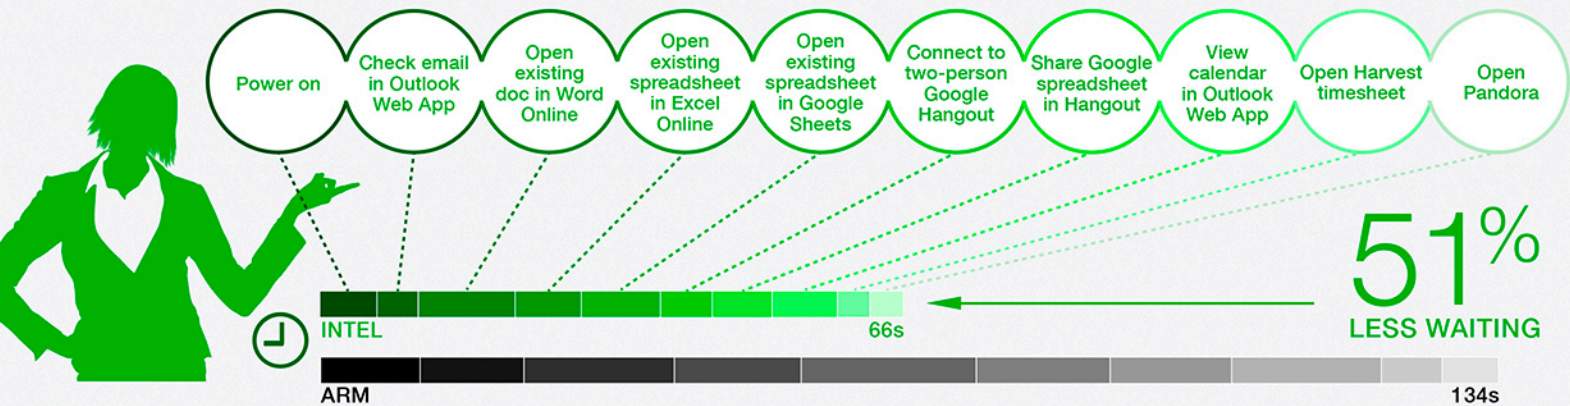

Delivering a fiscal report