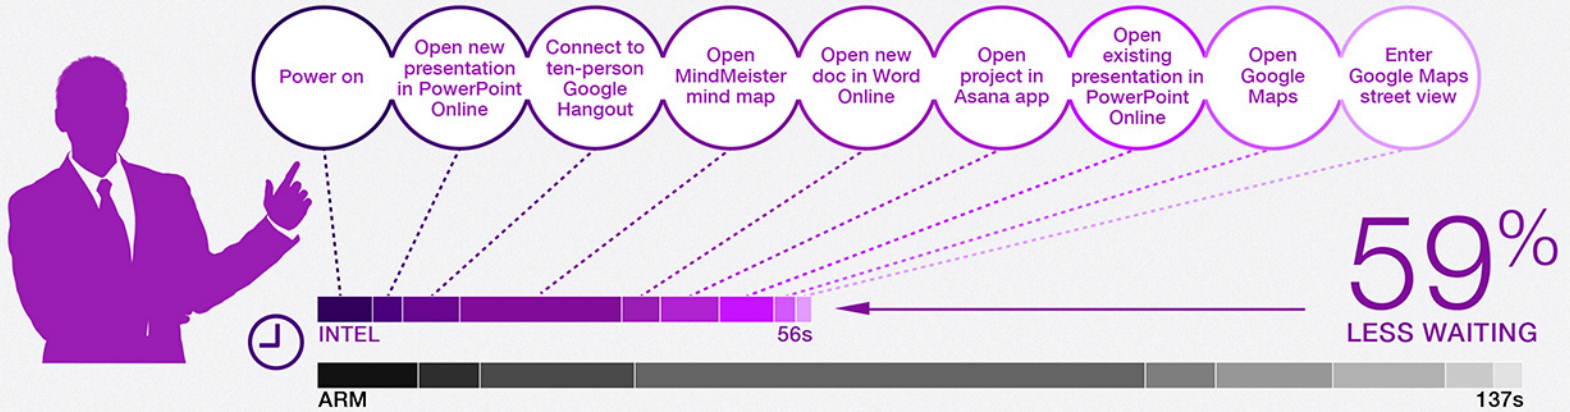

Managing a marketing plan