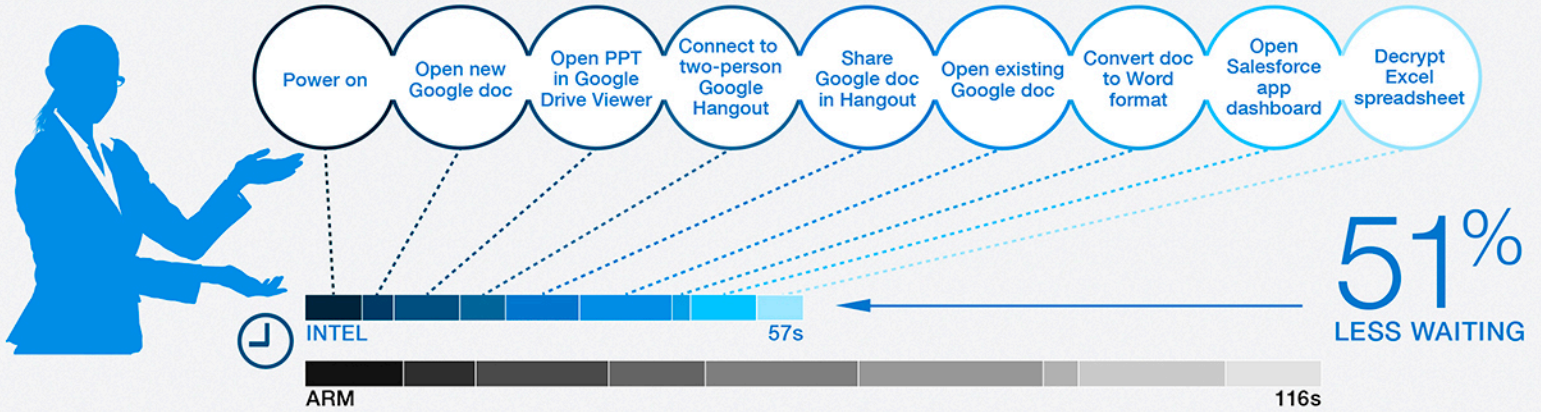

Creating a sales proposal