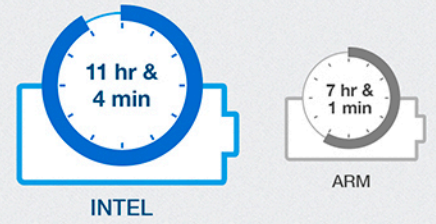

Spend less time *waiting*, more time *working*

The Intel®-powered Chromebook™ was faster than the ARM®-based model in every workflow we tested, and had longer battery life while browsing.

58% LONGER BATTERY LIFE