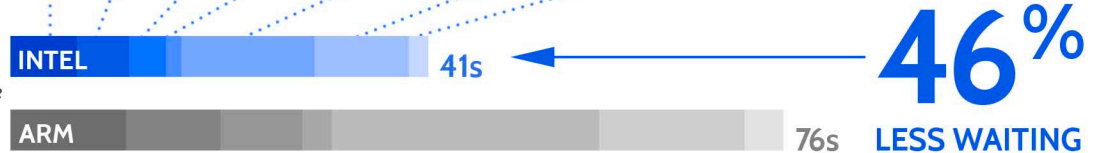

Doing math homework online