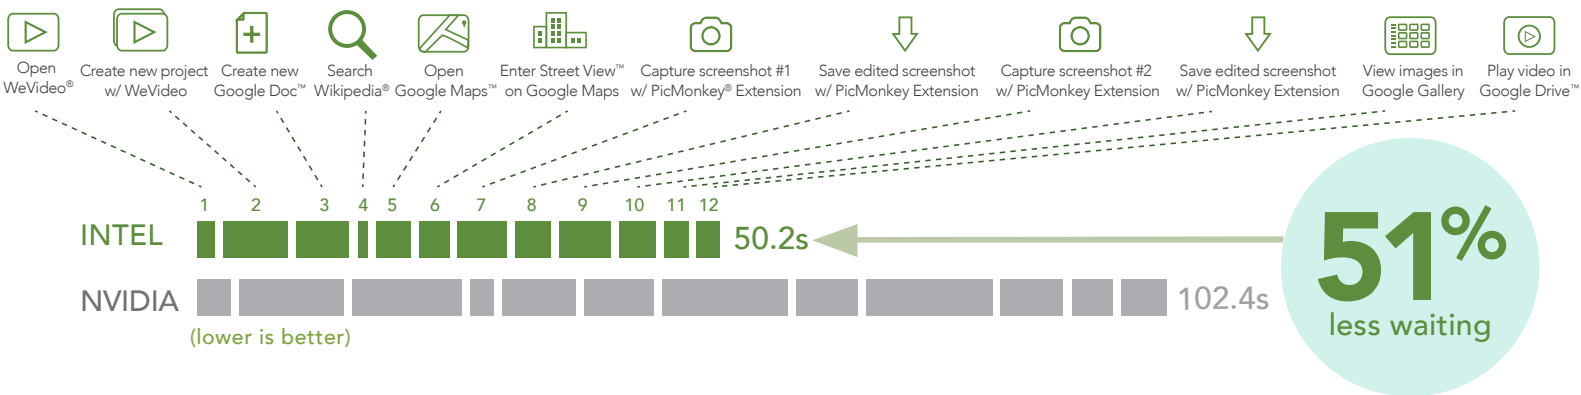

Less waiting, more time learning in history class

Less waiting, more time learning in science class

Engage students with smoother zooming and 3D maps

We experienced smoother zooming in Google Maps on the Dell Chromebook powered by Intel. Plus, it supported Google's 3D map view. The NVIDIA processor-based Chromebook took longer to render map images when zooming, and didn't support 3D view.