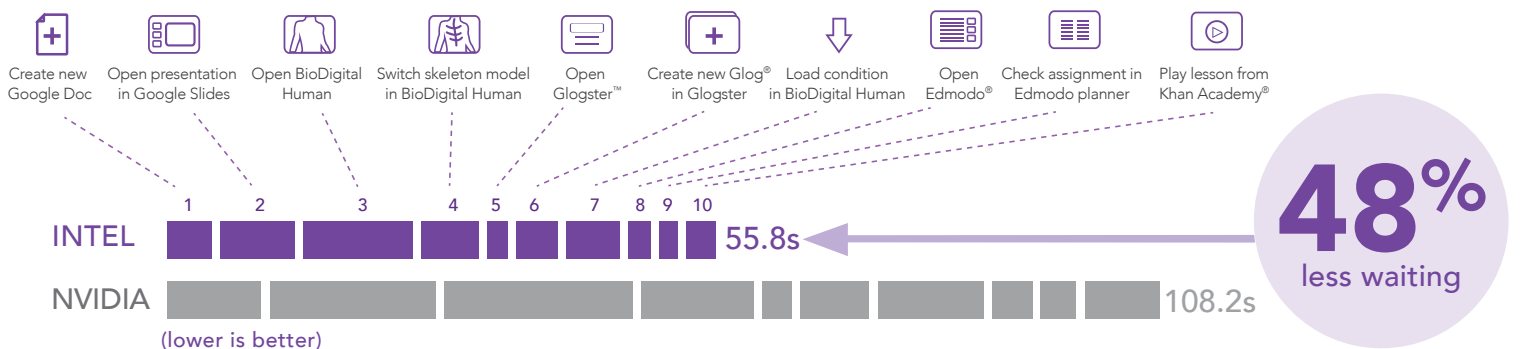

Less waiting, more time learning in history class

Less waiting, more time learning in science class

Engage students with smoother zooming and 3D maps

We experienced smoother zooming in Google Maps on the Dell Chromebook powered by Intel. Plus, it supported Google's 3D map view. The NVIDIA processor-based Chromebook took longer to render map images when zooming, and didn't support 3D view.