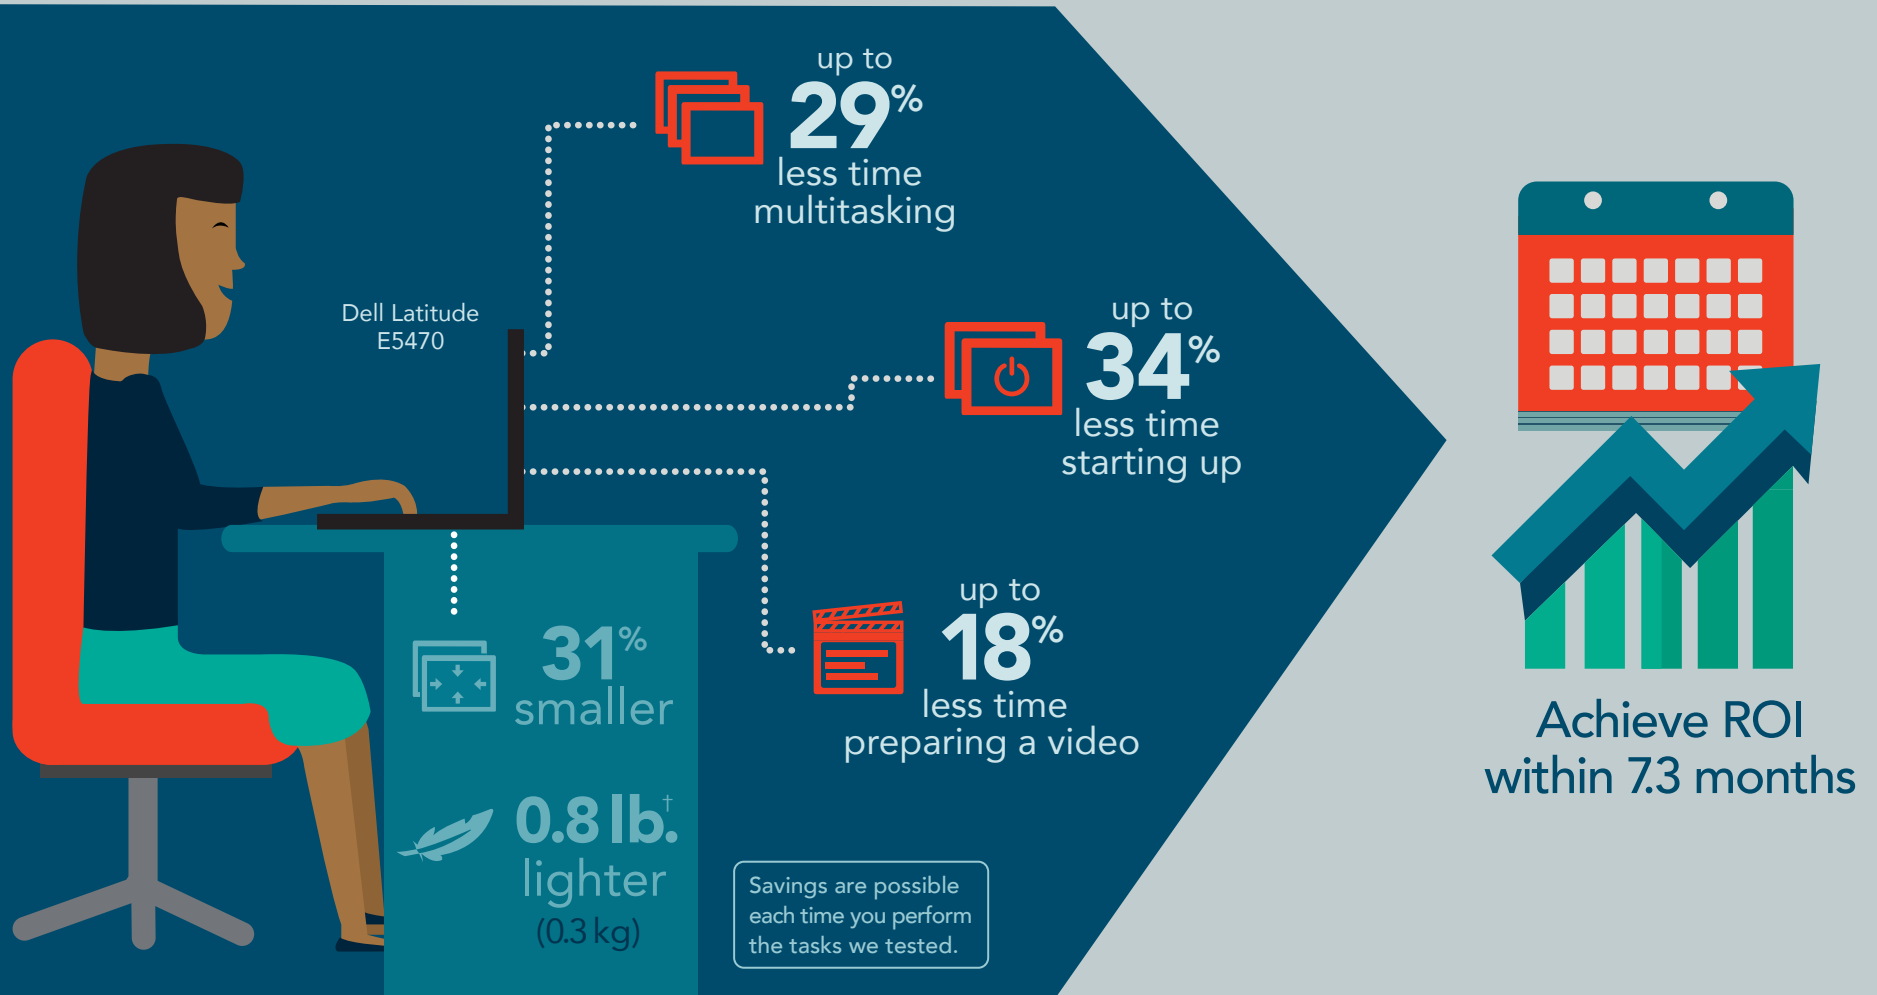

Upgrade your laptop – and have more time to be productive

The Dell™ Latitude™ 14 5000 Series (E5470) powered by a 6th generation Intel® Core™ i5 processor enables users to increase productivity and delivers fast ROI to IT – all in a smaller, sleeker design*